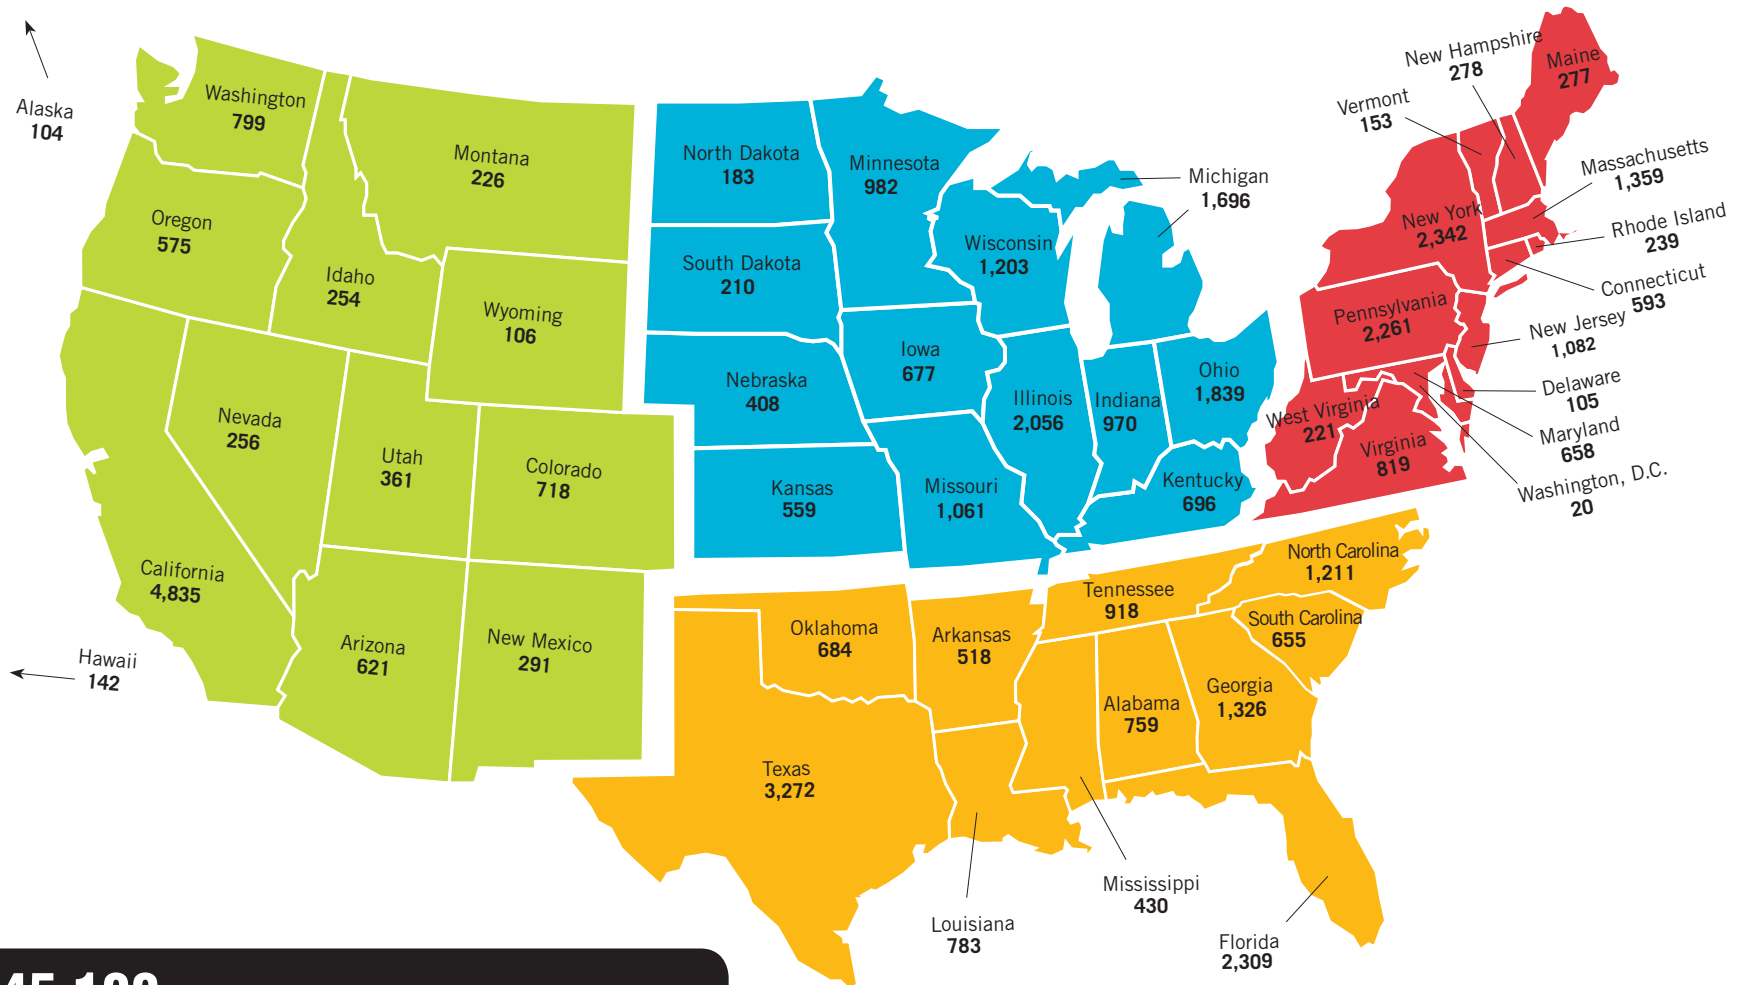

FENDERBENDER'S REACH

FENDERBENDER

45,100 Body Shops Every Month*

MIDWEST
12,540

NORTHEAST
10,407

SOUTH
12,865

WEST
9,288

* BPA WORLDWIDE BRAND REPORT, JUNE 2012